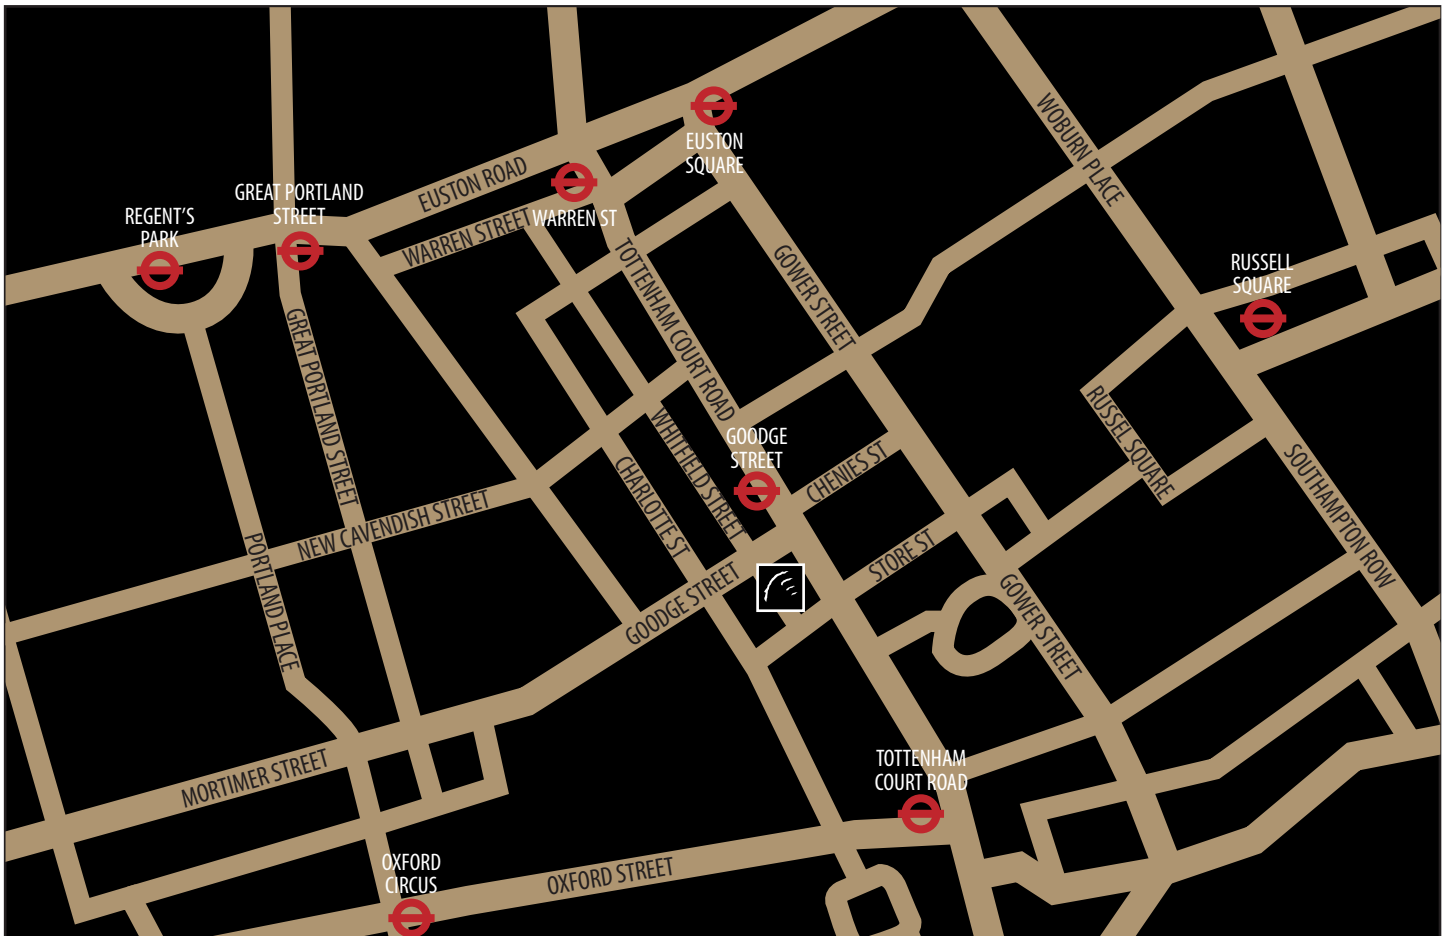

C R A Z Y B E A R
F I T Z R O V I A

26-28 whitfield street, fitzrovia, london W1T 2RG
telephone 0207 6310088

on the corner of whitfield & goodge street, next to the spaghetti house.